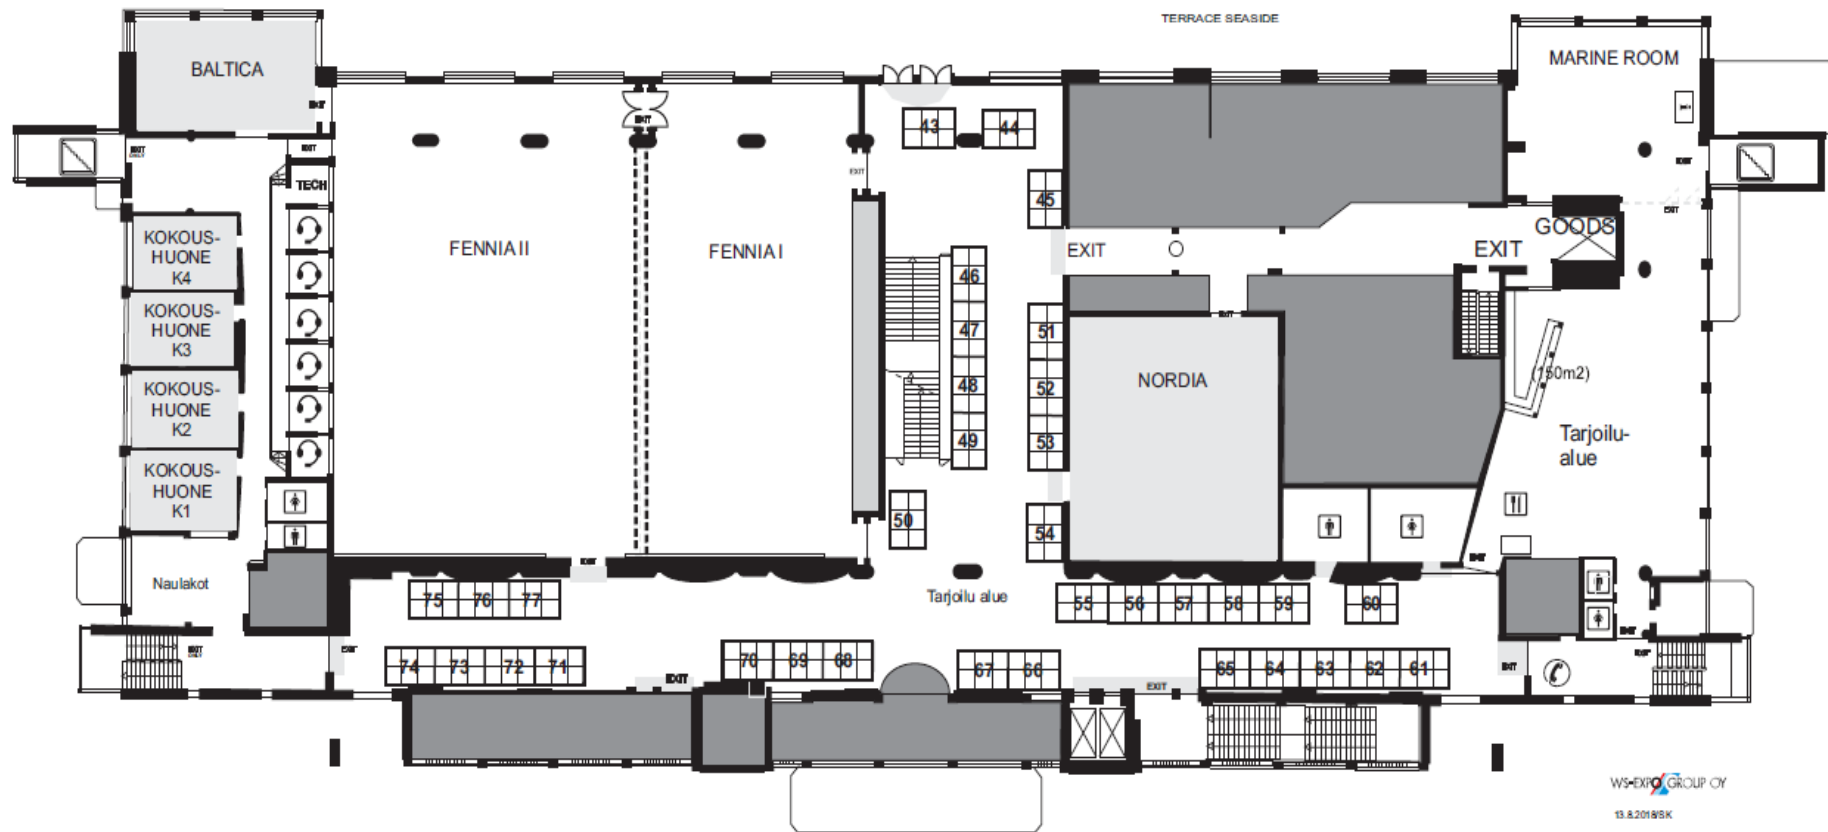

# Valtio Expo 5.5.2020

Marina Congress Center, 1 krs.

■ = 1 m<sup>2</sup>

# Valtio Expo 5.5.2020

Marina Congress Center, 2 krs.

■ = 1 m<sup>2</sup>